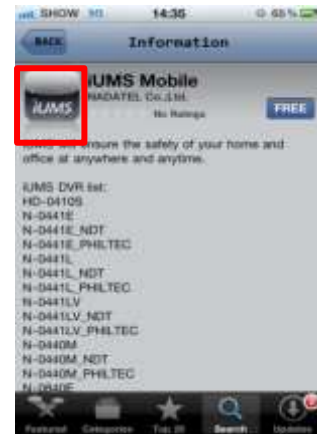

MZ - DVR - 2412i

Security Is Our Mission

MEZORY®

CCTV SOLUTIONS

Remote viewing on smart phones by Mezory

Designed by Mezory, St. Louis, Missouri, USA

www.mezory.com

MZ-DV-2412i Mobile App Manual

A. How to access DVR with iPhone?

1. Run App Store.

2. Search "iums"

3. Touch "iums" icon.

4. Install "iums"

5. Run "iums" icon.

6. Touch "+" icon.

7. Input the information.

8. Touch "Save" icon.

9. Touch the added site.

10. Select Channels & Connect

11. 4CH splitted Image

12 Single Channel

B. How to access DVR with Android?

1. Run Android Market.

2. Search "iUMS"