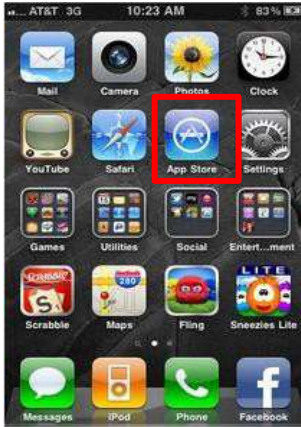

MZ - DVR - 2412i

Security Is Our Mission

MEZORY®

CCTV SOLUTIONS

Remote viewing on smart phones by Mezory

Designed by Mezory, St. Louis, Missouri, USA

www.mezory.com

MZ-DV-2412i Mobile App Manual

A. How to access DVR with iPhone?

1. Run App Store.

2. Search "iums"

3. Touch "iums" icon.

4. Install "iums"

5. Run "iums" icon.

6. Touch "+" icon.

7. Input the information.

8. Touch "Save" icon.

9. Touch the added site.

10. Select Channels & Connect

11. 4CH splitted Image

12 Single Channel

B. How to access DVR with Android?

1. Run Android Market.

2. Search "iUMS"