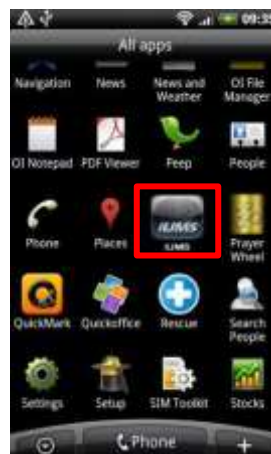

A. How to access DVR with iPhone?

1. Run App Store.

2. Search "iums"

3. Touch "iums" icon.

4. Install "iums"

5. Run "iums" icon.

6. Touch "+" icon.

7. Input the information.

8. Touch "Save" icon.

9. Touch the added site.

10. Select Channels & Connect

11. 4CH splitted Image

12 Single Channel

B. How to access DVR with Android?

1. Run Android Market.

2. Search "iUMS"

3. Search "iUMS".

4. Install "iUMS".

5. Run "iUMS".

6. Register user.

7. Touch Live View.

8. Add the Site or Device

9. Select channel