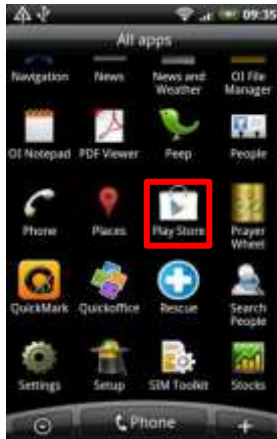

8. Touch "Save" icon.

9. Touch the added site.

10. Select Channels & Connect

11. 4CH splitted Image

12 Single Channel

B. How to access DVR with Android?

1. Run Android Market.

2. Search "iUMS"