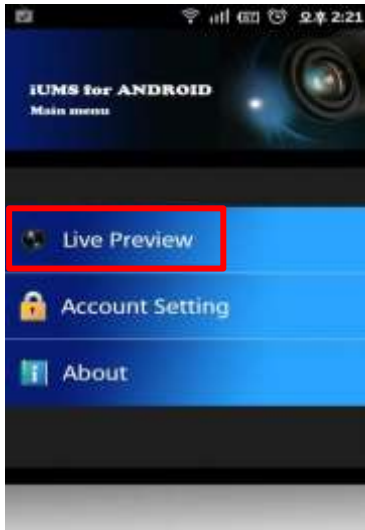

8. Touch "Save" icon.

9. Touch the added site.

10. Select Channels & Connect

11. 4CH splitted Image

12 Single Channel

B. How to access DVR with Android?

1. Run Android Market.

2. Search "iUMS"

3. Search "iUMS".

4. Install "iUMS".

5. Run "iUMS".

6. Register user.

7. Touch Live View.

8. Add the Site or Device

9. Select channel