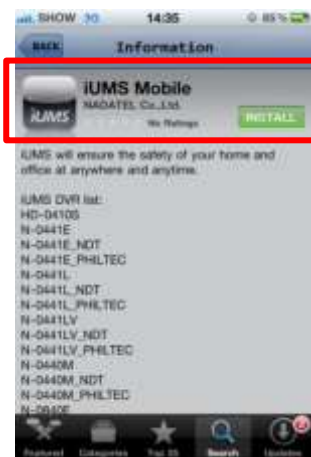

MZ - DVR - 2412i

Security Is Our Mission

MEZORY®

CCTV SOLUTIONS

Remote viewing on smart phones by Mezory

Designed by Mezory, St. Louis, Missouri, USA

www.mezory.com

MZ-DV-2412i Mobile App Manual

A. How to access DVR with iPhone?

1. Run App Store.

2. Search "iums"

3. Touch "iums" icon.

4. Install "iums"

5. Run "iums" icon.

6. Touch "+" icon.

7. Input the information.

8. Touch "Save" icon.

9. Touch the added site.

10. Select Channels & Connect

11. 4CH splitted Image

12 Single Channel

B. How to access DVR with Android?

1. Run Android Market.

2. Search "iUMS"