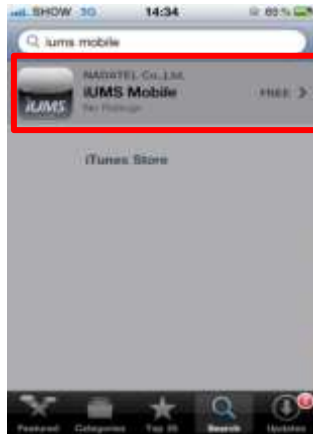

MZ - DVR - 2412i

Security Is Our Mission

MEZORY®

CCTV SOLUTIONS

Remote viewing on smart phones by Mezory

Designed by Mezory, St. Louis, Missouri, USA

www.mezory.com

MZ-DV-2412i Mobile App Manual

A. How to access DVR with iPhone?

1. Run App Store.

2. Search "iums"

3. Touch "iums" icon.

4. Install "iums"

5. Run "iums" icon.

6. Touch "+" icon.

7. Input the information.