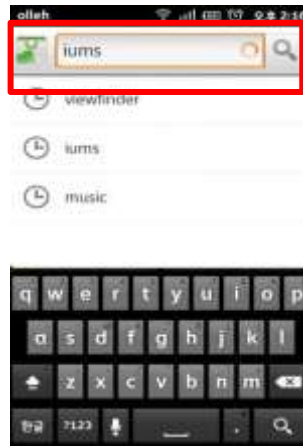

A. How to access DVR with iPhone?

1. Run App Store.

2. Search "iums"

3. Touch "iums" icon.

4. Install "iums"

5. Run "iums" icon.

6. Touch "+" icon.

7. Input the information.

8. Touch "Save" icon.

9. Touch the added site.

10. Select Channels & Connect

11. 4CH splitted Image

12 Single Channel

B. How to access DVR with Android?

1. Run Android Market.

2. Search "iUMS"

3. Search "iUMS".

4. Install "iUMS".

5. Run "iUMS".

6. Register user.

7. Touch Live View.

8. Add the Site or Device

9. Select channel