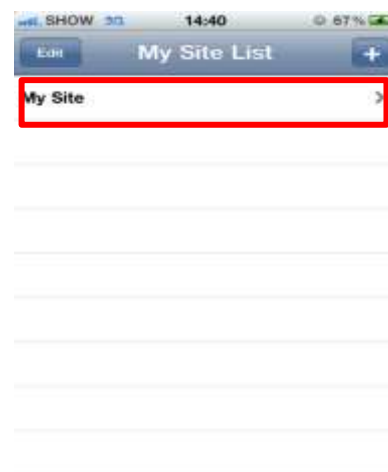

A. How to access DVR with iPhone?

1. Run App Store.

2. Search "iums"

3. Touch "iums" icon.

4. Install "iums"

5. Run "iums" icon.

6. Touch "+" icon.

7. Input the information.

8. Touch "Save" icon.

9. Touch the added site.

10. Select Channels & Connect

11. 4CH splitted Image

12 Single Channel

B. How to access DVR with Android?

1. Run Android Market.

2. Search "iUMS"